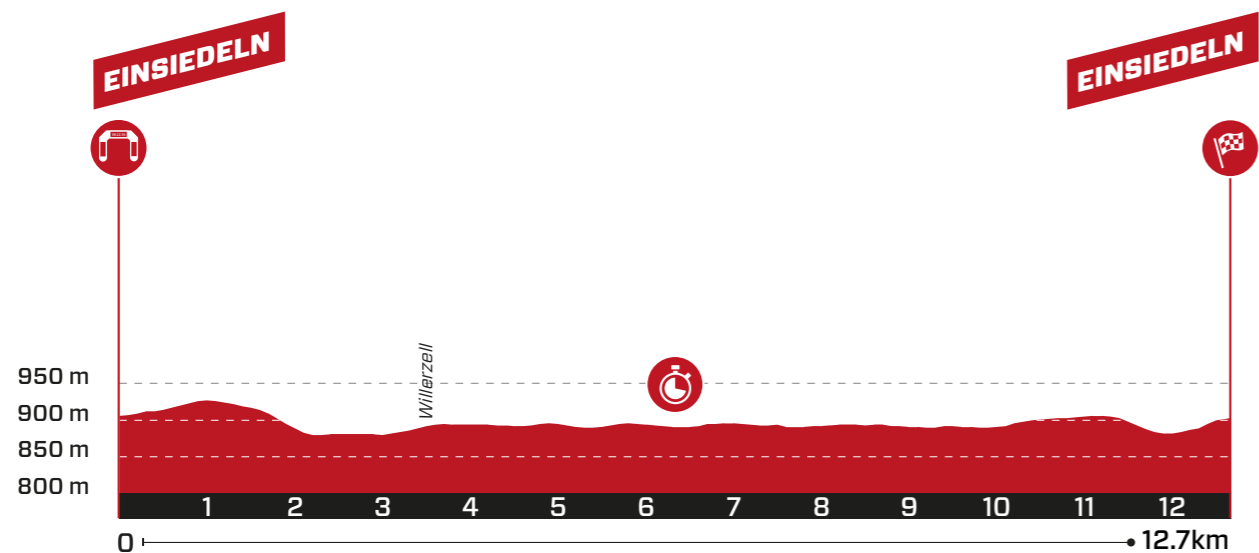

# RACE SCHEDULE

Ascent ▲ 90 m Total time 14 min 56 sec  
 Descent ▼ 93 m Average Speed 51 km/h

m ü. M.	km	km	Location	Advertising convoy	1 <sup>st</sup> start	last start
906	0.0	12.7	Birchstrasse	13:30	14:25	17:05
925	1.1	11.6	Turn right, Birchli	13:35	14:26	17:06
908	1.7	11.0	Turn left, Viaduktstrasse	13:40	14:27	17:07
892	3.3	9.4	Willerzell	13:50	14:28	17:08
891	3.6	9.1	Turn left, Sulzelstrasse	13:55	14:29	17:09
892	9.8	2.9	Turn left, Etzelstrasse	14:10	14:34	17:16
895	10.1	2.6	Einsiedeln	14:10	14:34	17:16
906	11.4	1.3	Turn right, Eisenbahnstrasse	14:15	14:36	17:18
882	12.1	0.6	Turn left, Hauptstrasse	14:20	14:37	17:19
901	12.7	0.0	Finish	14:25	14:38	17:20

# LAST 3 KILOMETERS

PRODUCED WITH **veloviewer** POWERED BY **STRAVA**