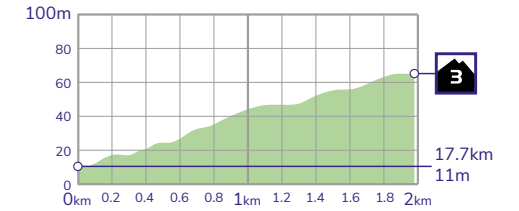

2

ROUTE PROFILES THE WREXHAM STAGE

Stage profile

KoM profiles

Eyton Hill: Cat 3 1.97km / 2.70% avg

Final 3km profile