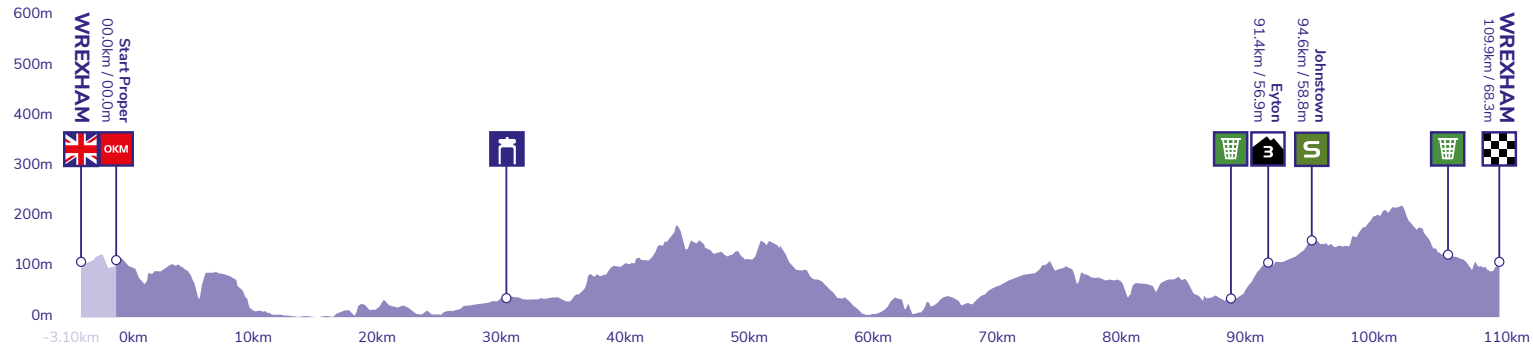

2

ROUTE PROFILES THE WREXHAM STAGE

Stage profile

KoM profiles

Eyton Hill: Cat 3 1.97km / 2.70% avg

Final 3km profile