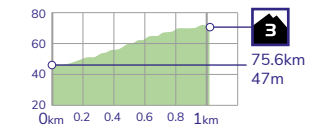

### Stage profile

### KoM profiles

Kilton Hill: Cat 3 0.94km / 3.50% avg

Red Hill Lane: Cat 3 1.05km / 2.30% avg