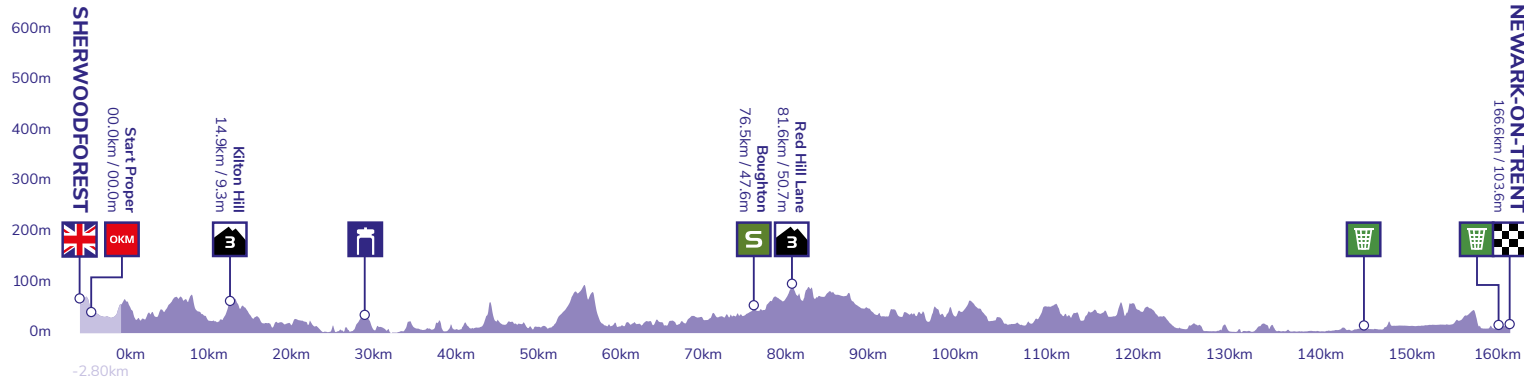

## ROUTE PROFILES SHERWOOD FOREST TO NEWARK-ON-TRENT

### Stage profile

### KoM profiles

Kilton Hill: Cat 3 0.94km / 3.50% avg

Red Hill Lane: Cat 3 1.05km / 2.30% avg

### Final 3km profile