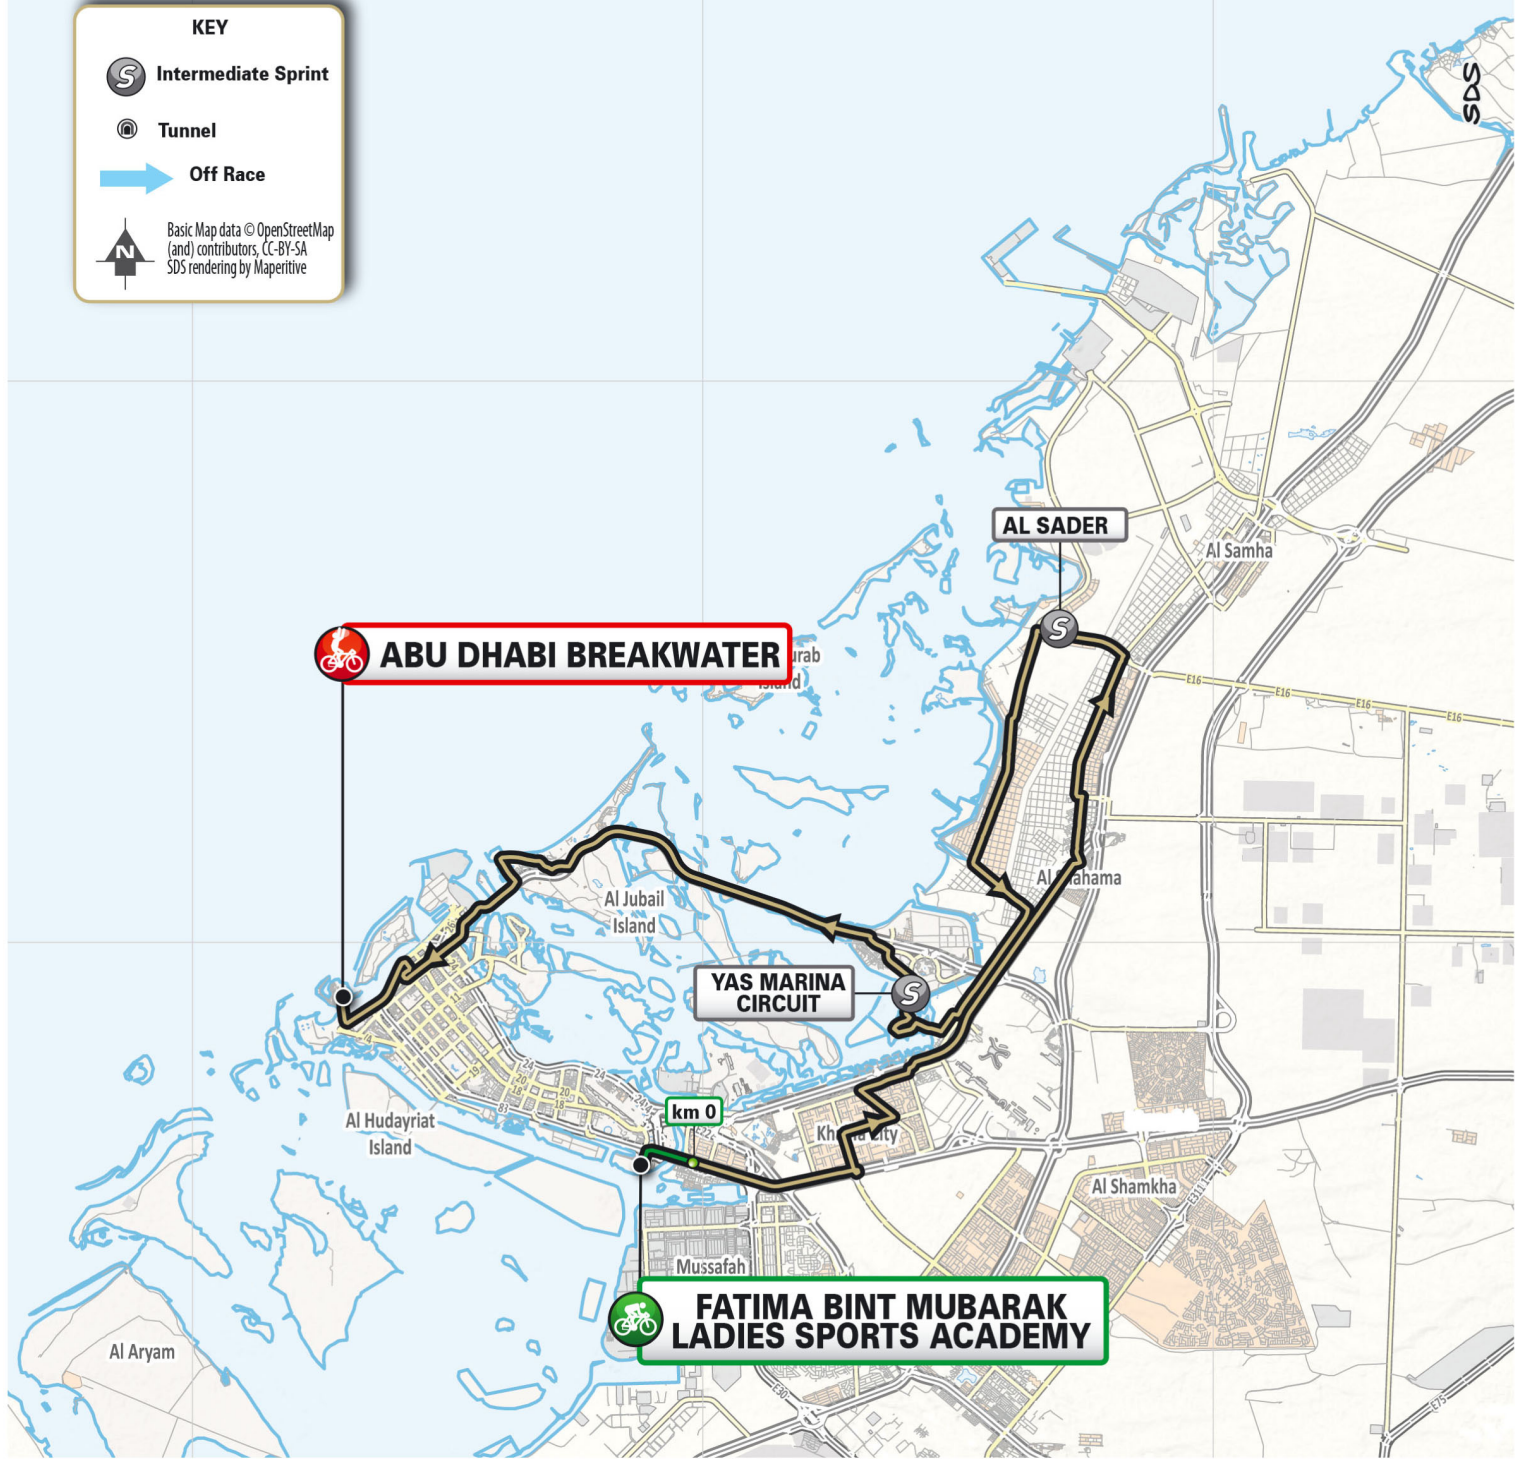

**KEY**

- Intermediate Sprint
- Tunnel
- Off Race

Basic Map data © OpenStreetMap (and) contributors, CC-BY-SA  
SDS rendering by Maperitive

**4 - FATIMA BINT MUBARAK LADIES SPORTS ACADEMY**

**9 - ABU DHABI Breakwater**