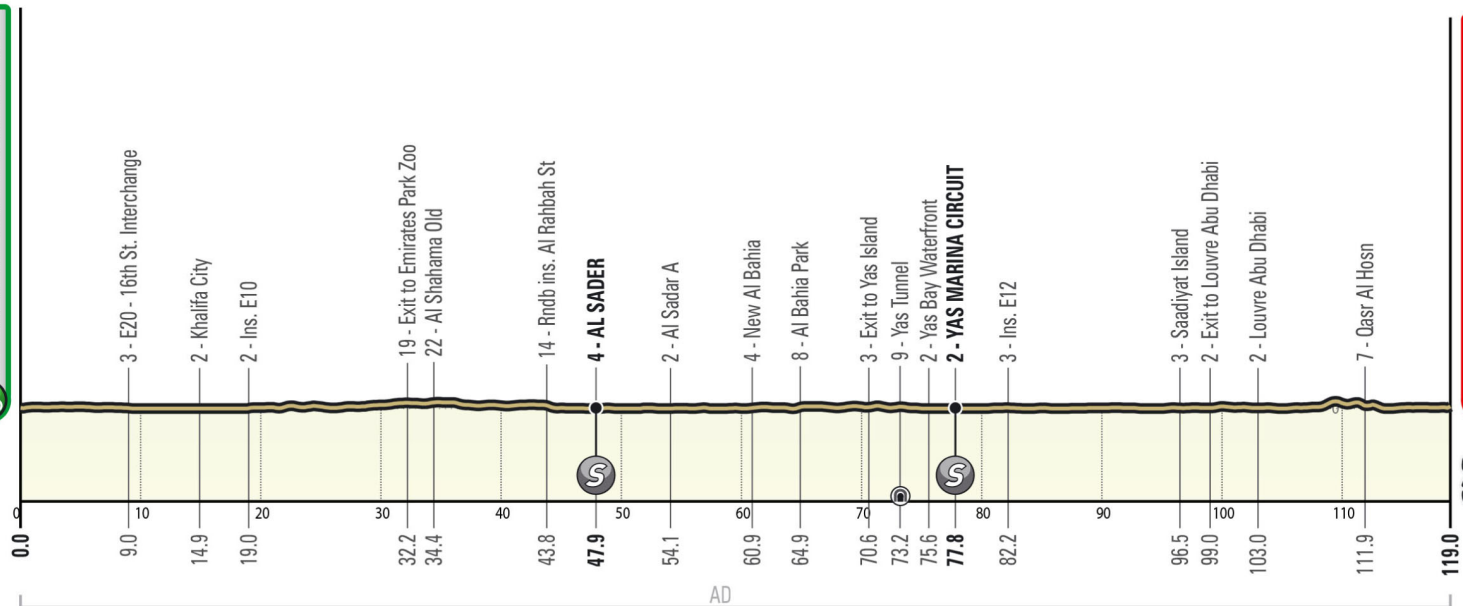

**KEY**

- Intermediate Sprint
- Tunnel
- Off Race

Basic Map data © OpenStreetMap (and) contributors, CC-BY-SA  
SDS rendering by Maperitive

**4 - FATIMA BINT MUBARAK LADIES SPORTS ACADEMY**

**9 - ABU DHABI Breakwater**