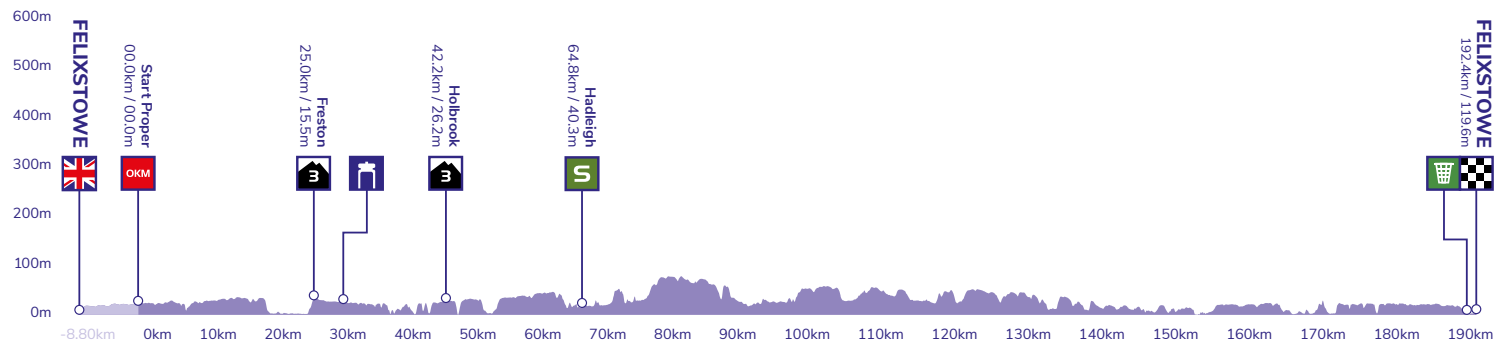

## ROUTE PROFILES FELIXSTOWE TO FELIXSTOWE

### Stage profile

### KoM profiles

**Freston: Cat 3** 0.84km / 3.9% avg

**Holbrook: Cat 3** 0.53km / 4% avg

### Final 3km profile