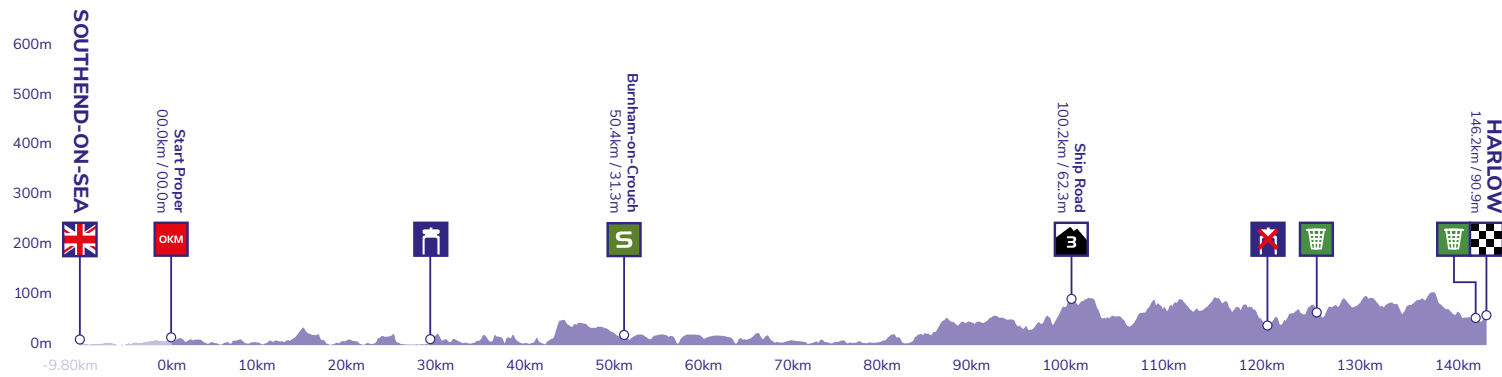

6

ROUTE PROFILES SOUTHEND-ON-SEA TO HARLOW

Stage profile

KoM profiles

Ship Road: Cat 3 2.07km / 1.3% avg

Final 3km profile