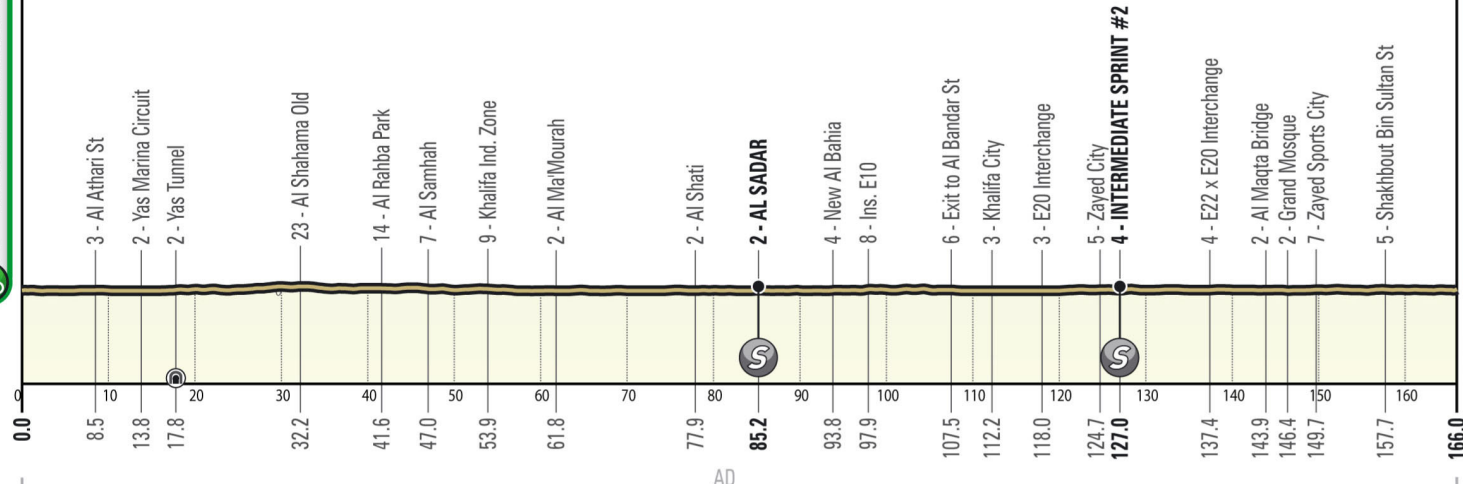

KEY

- Intermediate Sprint
- Tunnel
- Off Race

Basic Map data © OpenStreetMap (and) contributors, CC-BY-SA
SDS rendering by Maperitive

4 - WARNER BROS. WORLD ABU DHABI

SDS

SDS