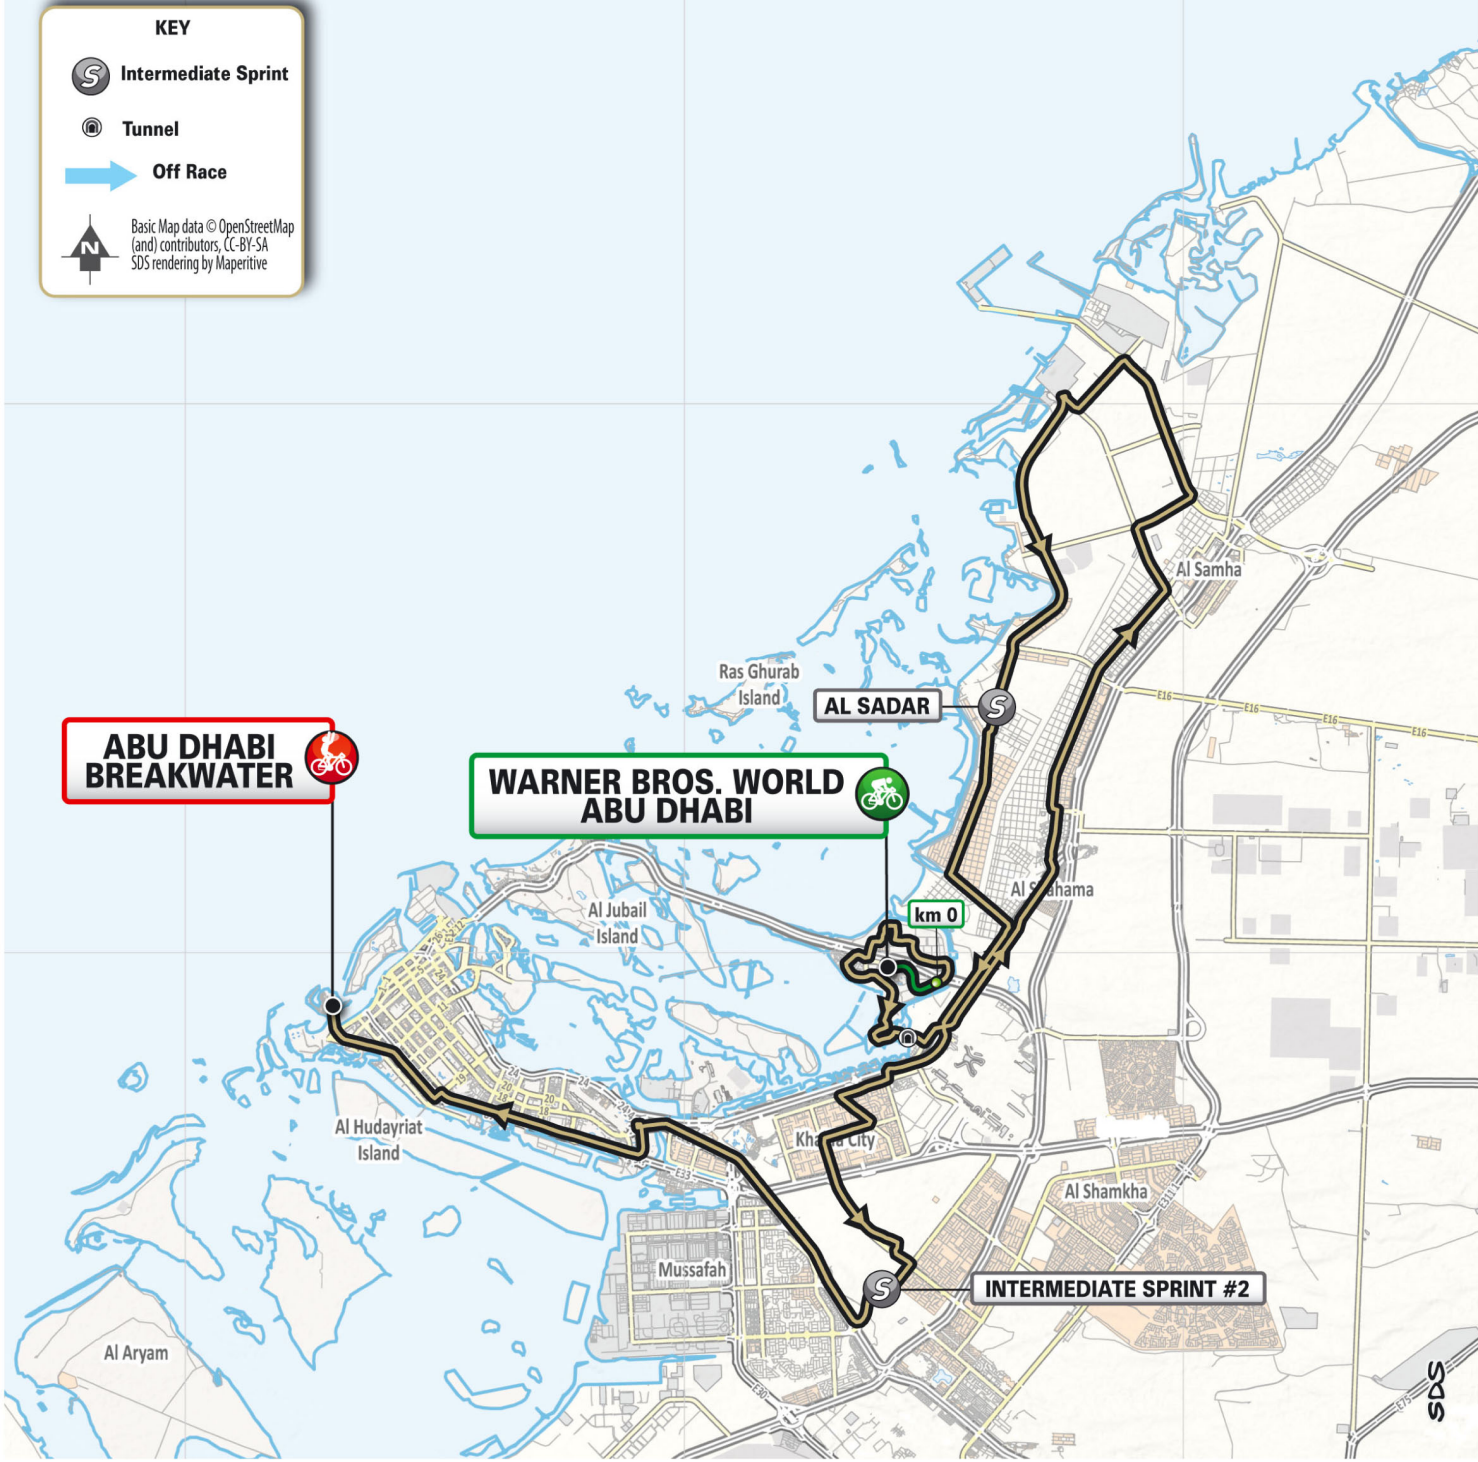

KEY

- Intermediate Sprint
- Tunnel
- Off Race

Basic Map data © OpenStreetMap (and) contributors, CC-BY-SA
SDS rendering by Maperitive

4 - WARNER BROS. WORLD ABU DHABI

SDS

SDS