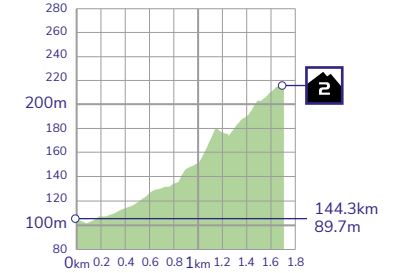

7

ROUTE PROFILES TEWKESBURY TO GLOUCESTER

Stage profile

KoM profiles

Winchcombe Hill: Cat 2 2.05km / 9.3% avg

Crawley Hill: Cat 2 1.7km / 6.6% avg

Final 3km profile