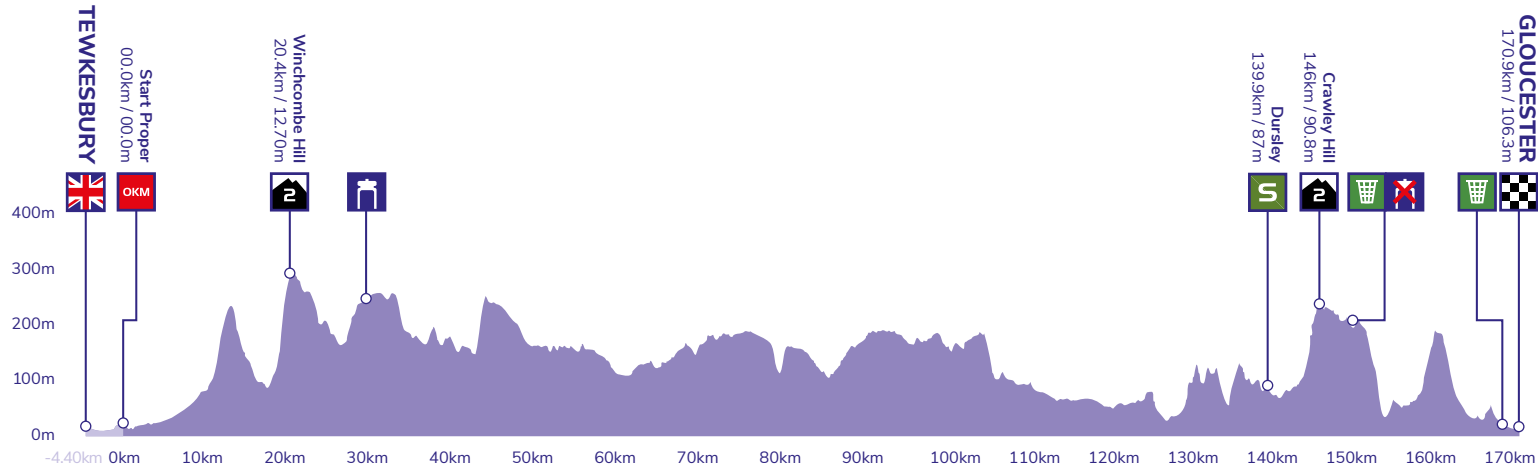

7

ROUTE PROFILES TEWKESBURY TO GLOUCESTER

Stage profile

KoM profiles

Winchcombe Hill: Cat 2 2.05km / 9.3% avg

Crawley Hill: Cat 2 1.7km / 6.6% avg

Final 3km profile