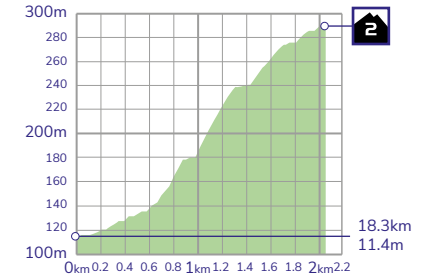

7

ROUTE PROFILES TEWKESBURY TO GLOUCESTER

Stage profile

KoM profiles

Winchcombe Hill: Cat 2 2.05km / 9.3% avg

Crawley Hill: Cat 2 1.7km / 6.6% avg

Final 3km profile