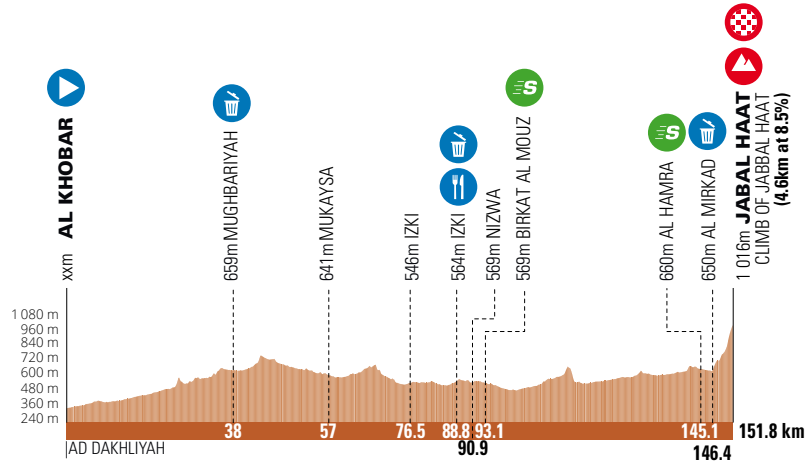

STAGE PROFILE

FINISH MAP

PROFILE OF LAST FIVE KM