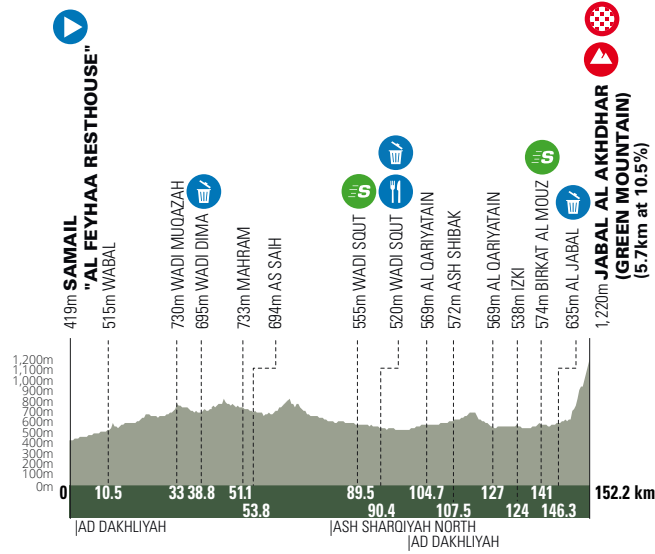

STAGE PROFILE

FINISH MAP

PROFILE OF LAST TEN KM