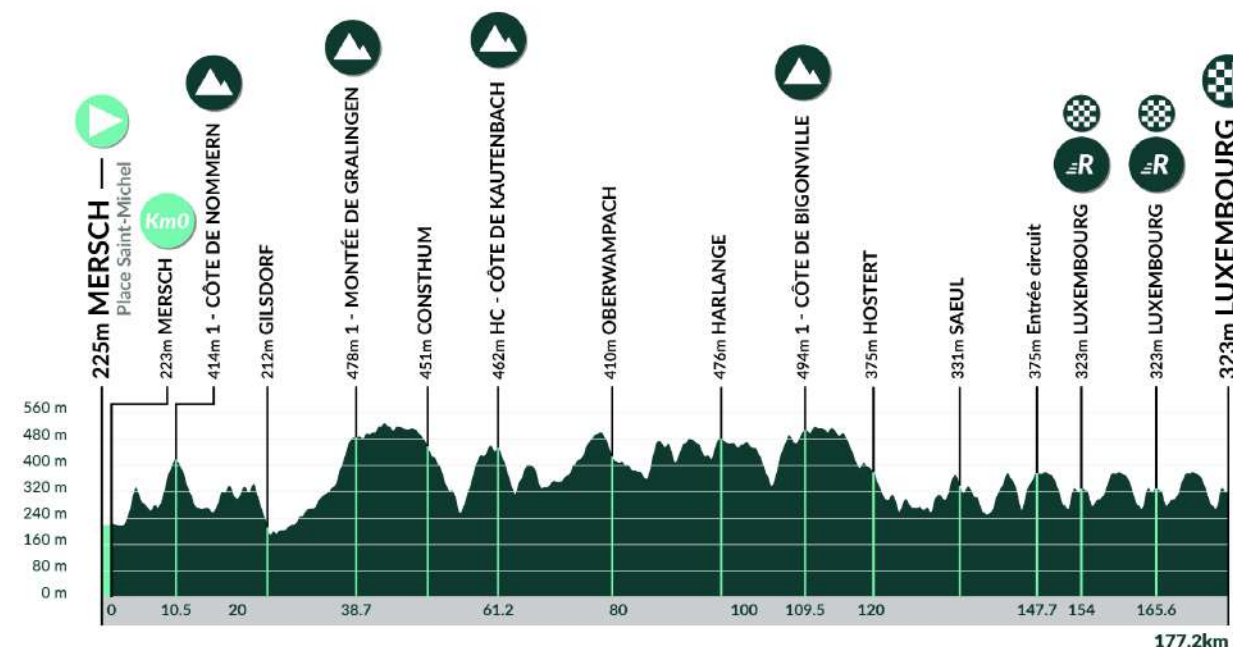

Profil de l'étape 5 Stage 5 profile

Circuit final Final circuit