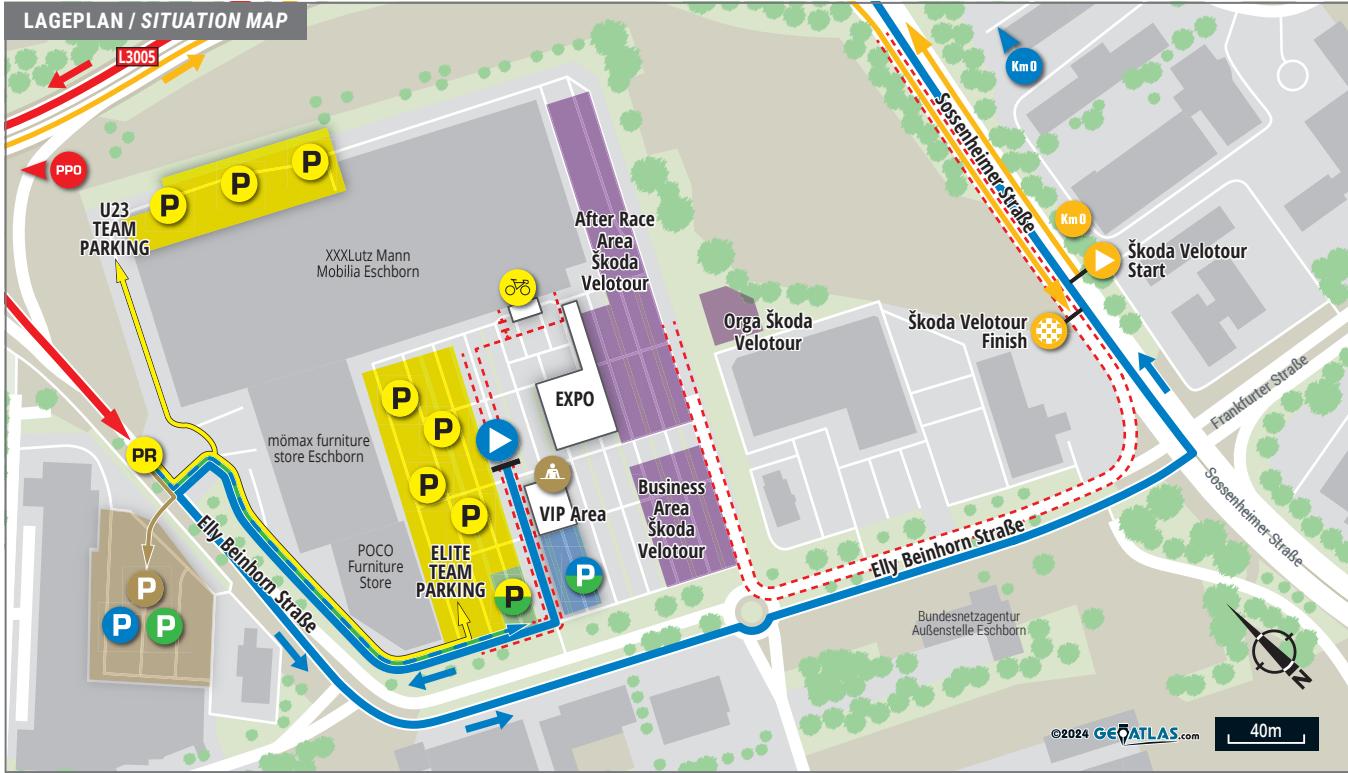

Elite-Rennen Elite race

Mittwoch, 1. Mai / Wednesday, May 1st
Eschborn > Frankfurt

Profil / Profile