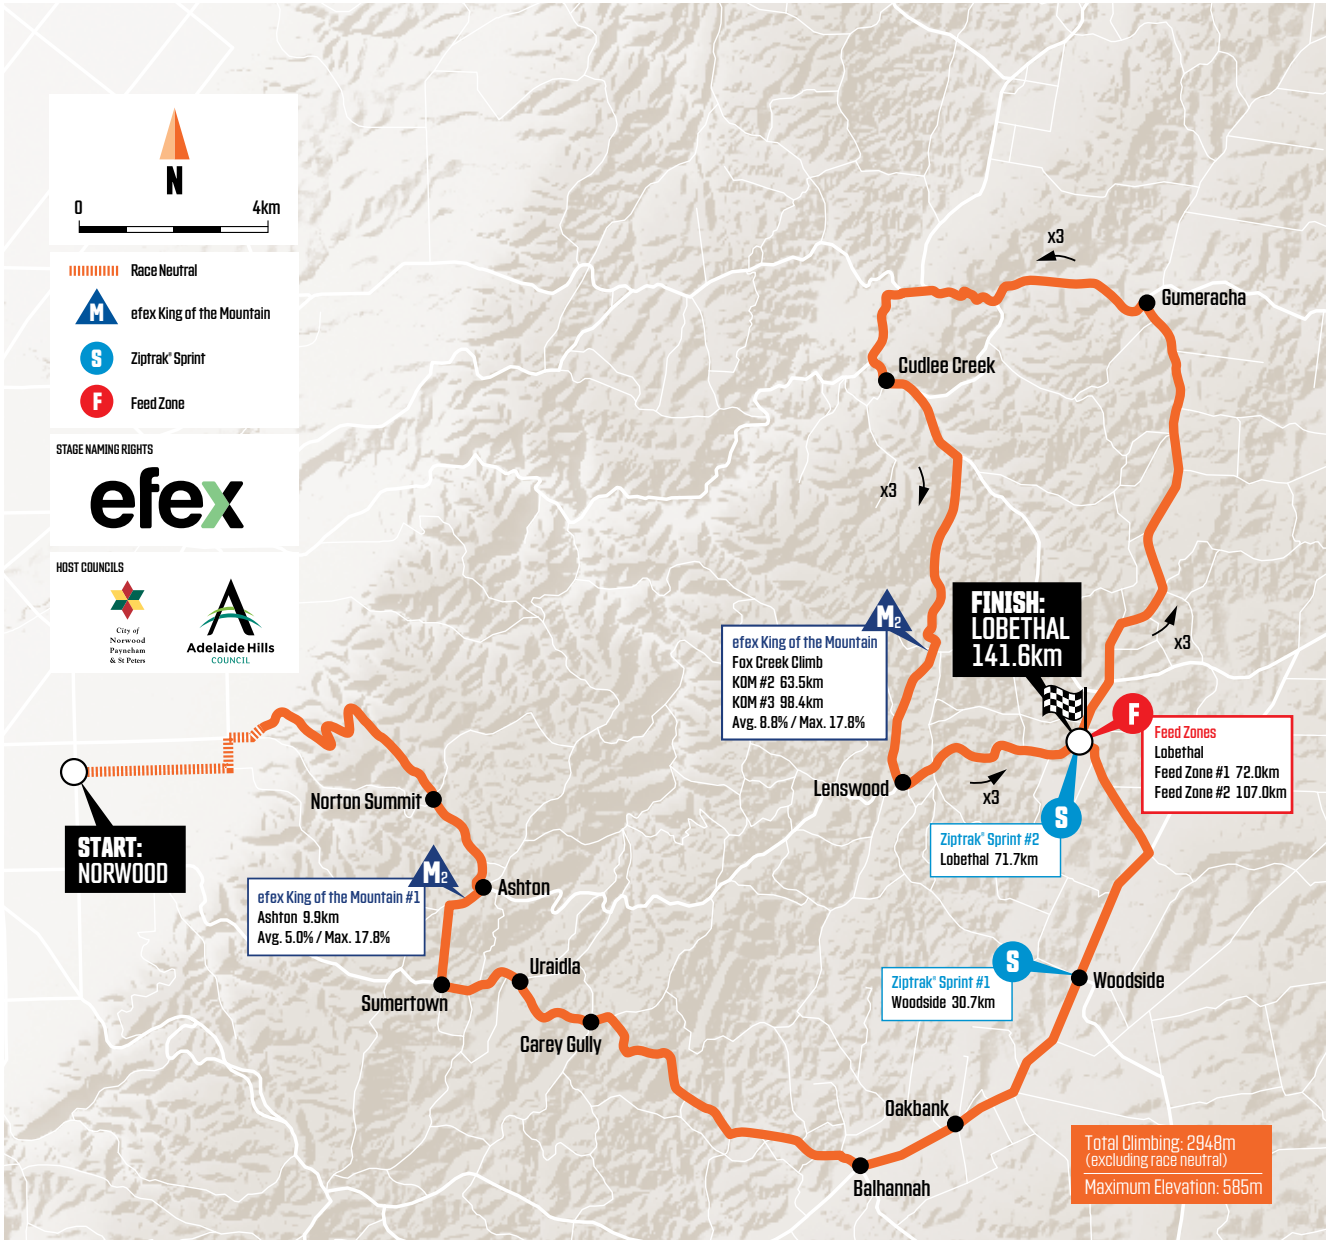

efex STAGE 2

WEDNESDAY 17 JANUARY 2024

ROUTE / NORWOOD TO LOBETHAL

DISTANCE / 141.6KM

START / 1110 HOURS

ROUTE

efex STAGE 2