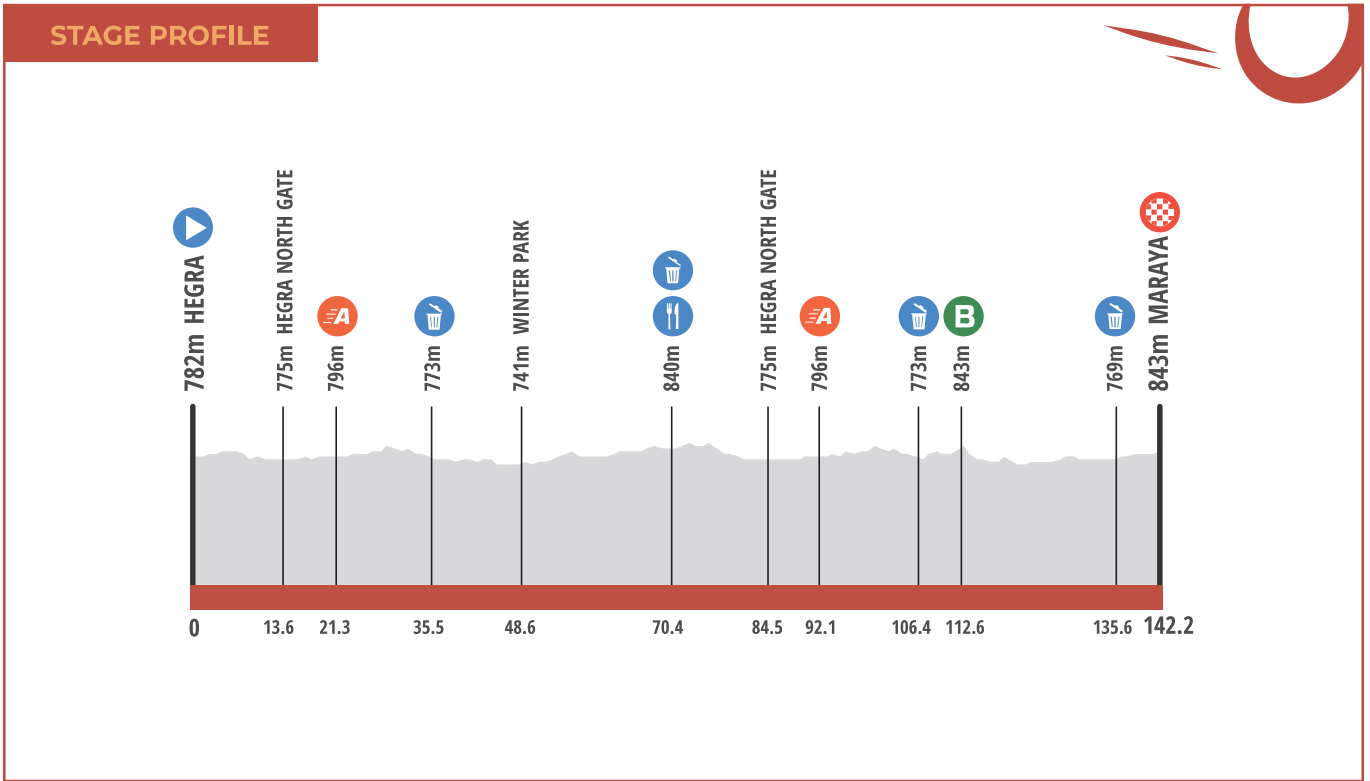

STAGE 4

KILOMETRES		STAGE 4 ITINERARY TIMETABLE	TIMETABLE		
TO COVER	COVERED		45 KM/H	43 KM/H	41 KM/H
HEGRA					
		HEGRA	NEUTRALISED START	▶	13:10 13:10 13:10
		HEGRA SOUTH GATE			
142.2	0	HEGRA	OFFICIAL START	▶	13:25 13:25 13:25
128.6	13.6	HEGRA NORTH GATE			13:43 13:44 13:45
120.9	21.3	INTERMEDIATE ACTIVE SPRINT		A	13:53 13:55 13:56
106.7	35.5	LITTER COLLECTION ZONE		♻️	14:12 14:14 14:17
106	36.2	ASHAR VALLEY NORTH GATE			14:13 14:15 14:18
93.6	48.6	WINTER PARK			14:30 14:33 14:36
83.9	58.3	ELEPHANT ROCK			14:43 14:46 14:50
71.8	70.4	FEEDING ZONE		🍴	14:59 15:03 15:08
57.7	84.5	HEGRA NORTH GATE			15:18 15:23 15:29
50.1	92.1	INTERMEDIATE ACTIVE SPRINT		A	15:28 15:33 15:40
35.8	106.4	LITTER COLLECTION ZONE		♻️	15:47 15:53 16:01
35.1	107.1	ASHAR VALLEY NORTH GATE			15:48 15:54 16:02
29.6	112.6	BONUS SPRINT		B	15:55 16:02 16:10
8.9	133.3	QARAQIR			16:23 16:31 16:40
6.6	135.6	LITTER COLLECTION ZONE		♻️	16:26 16:34 16:43
5.4	136.8	ASHAR VALLEY NORTH GATE			16:27 16:36 16:45
0	142.2	MARAYA		🏁	16:35 16:43 16:53