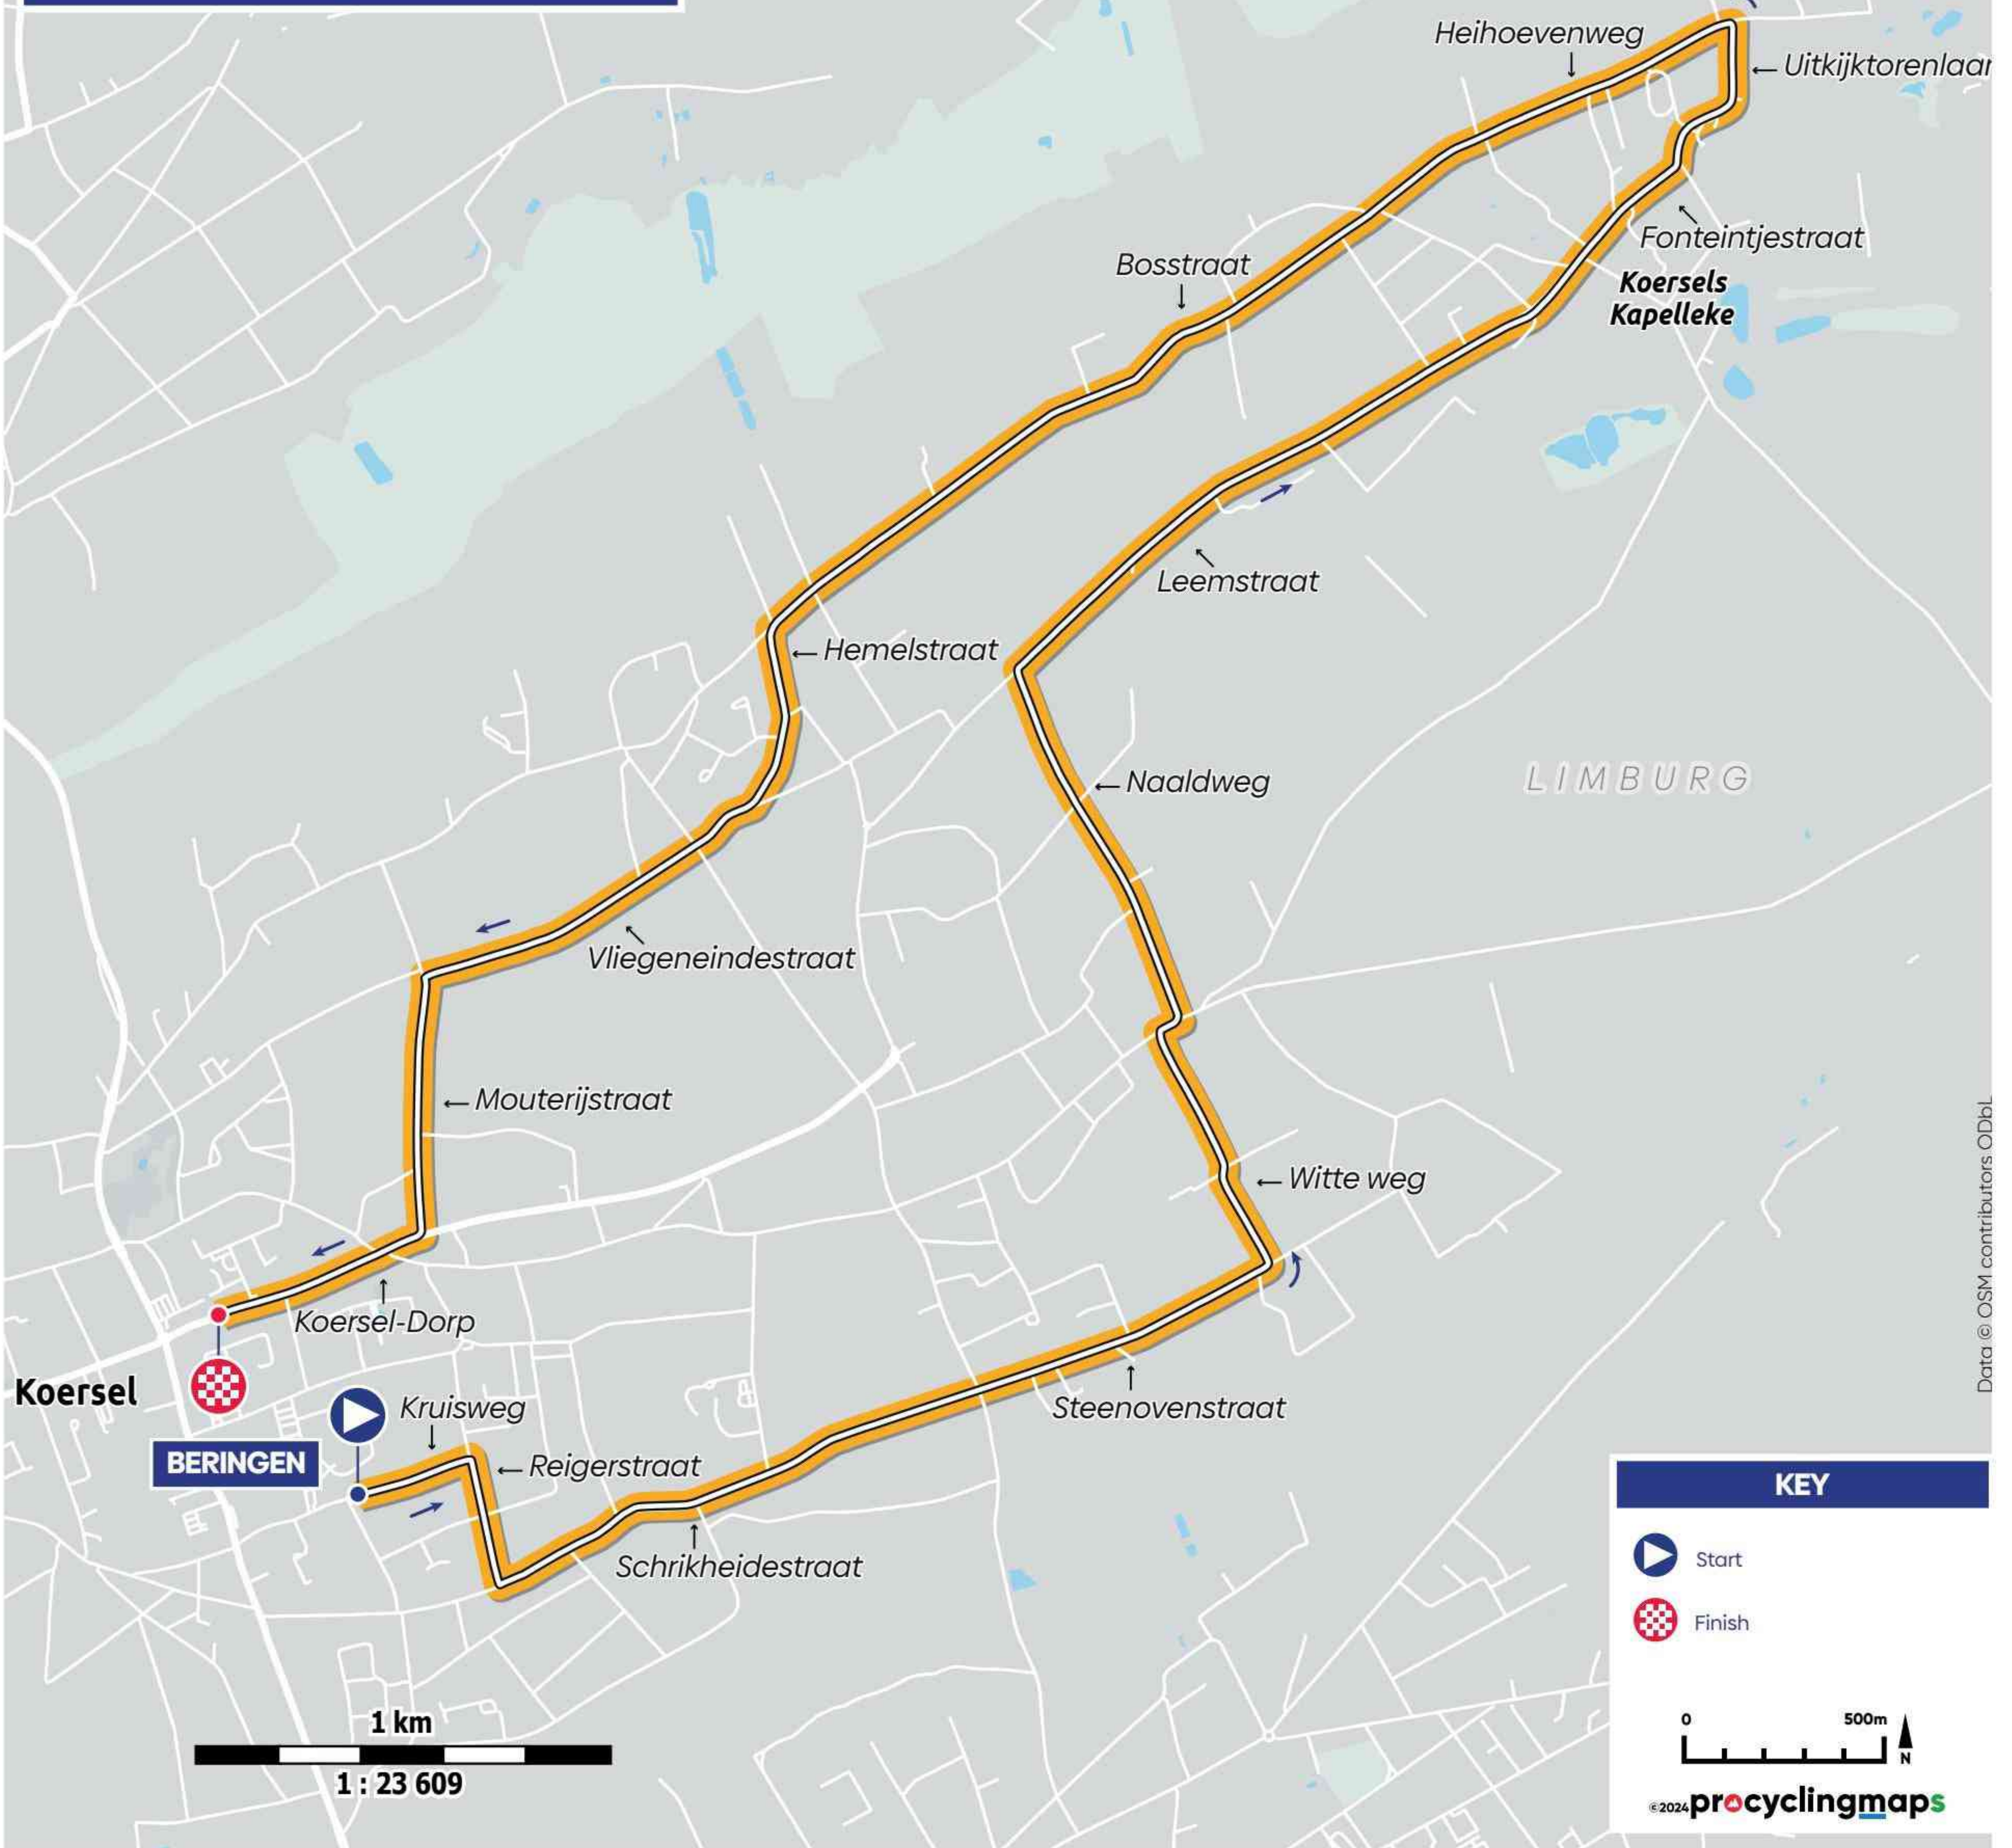

Stage 1  
12-06-2024

# BERINGEN

Time Trial  
12.0km

Data © OSM contributors ODbl